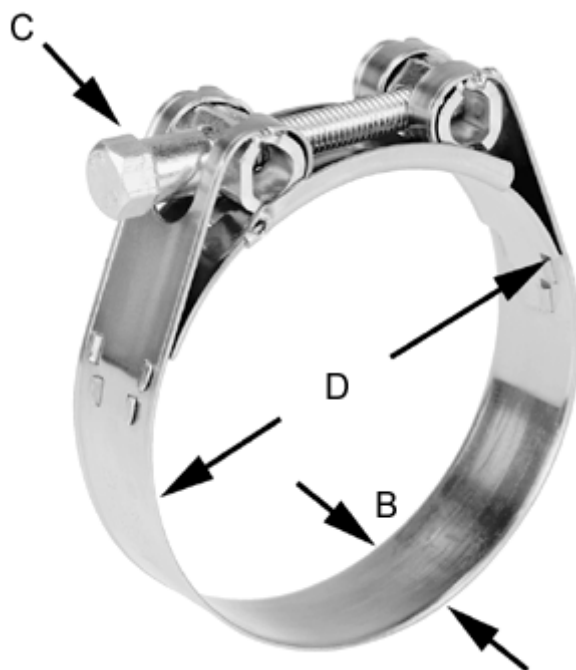

Article number: 025690202090

Description: Heavy Duty Clamp GBS 90/20N SK W2 \varnothing 88-91
Package of 25 pcs

Measures

C (screw type)	= SK
Diameter D	= 88-91
Width B	= 20